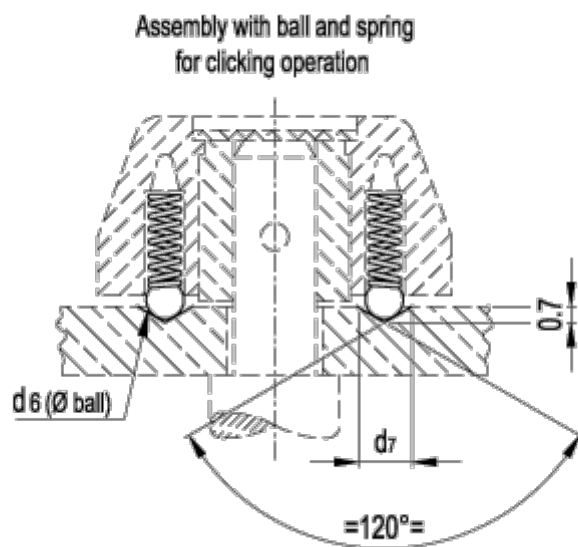

Data Sheet

Article number: 2306035201
Description: E+G Click spring/ball
MS.D6

Measures

d6 = 6
d7 = 5.5
Type = MS.D6